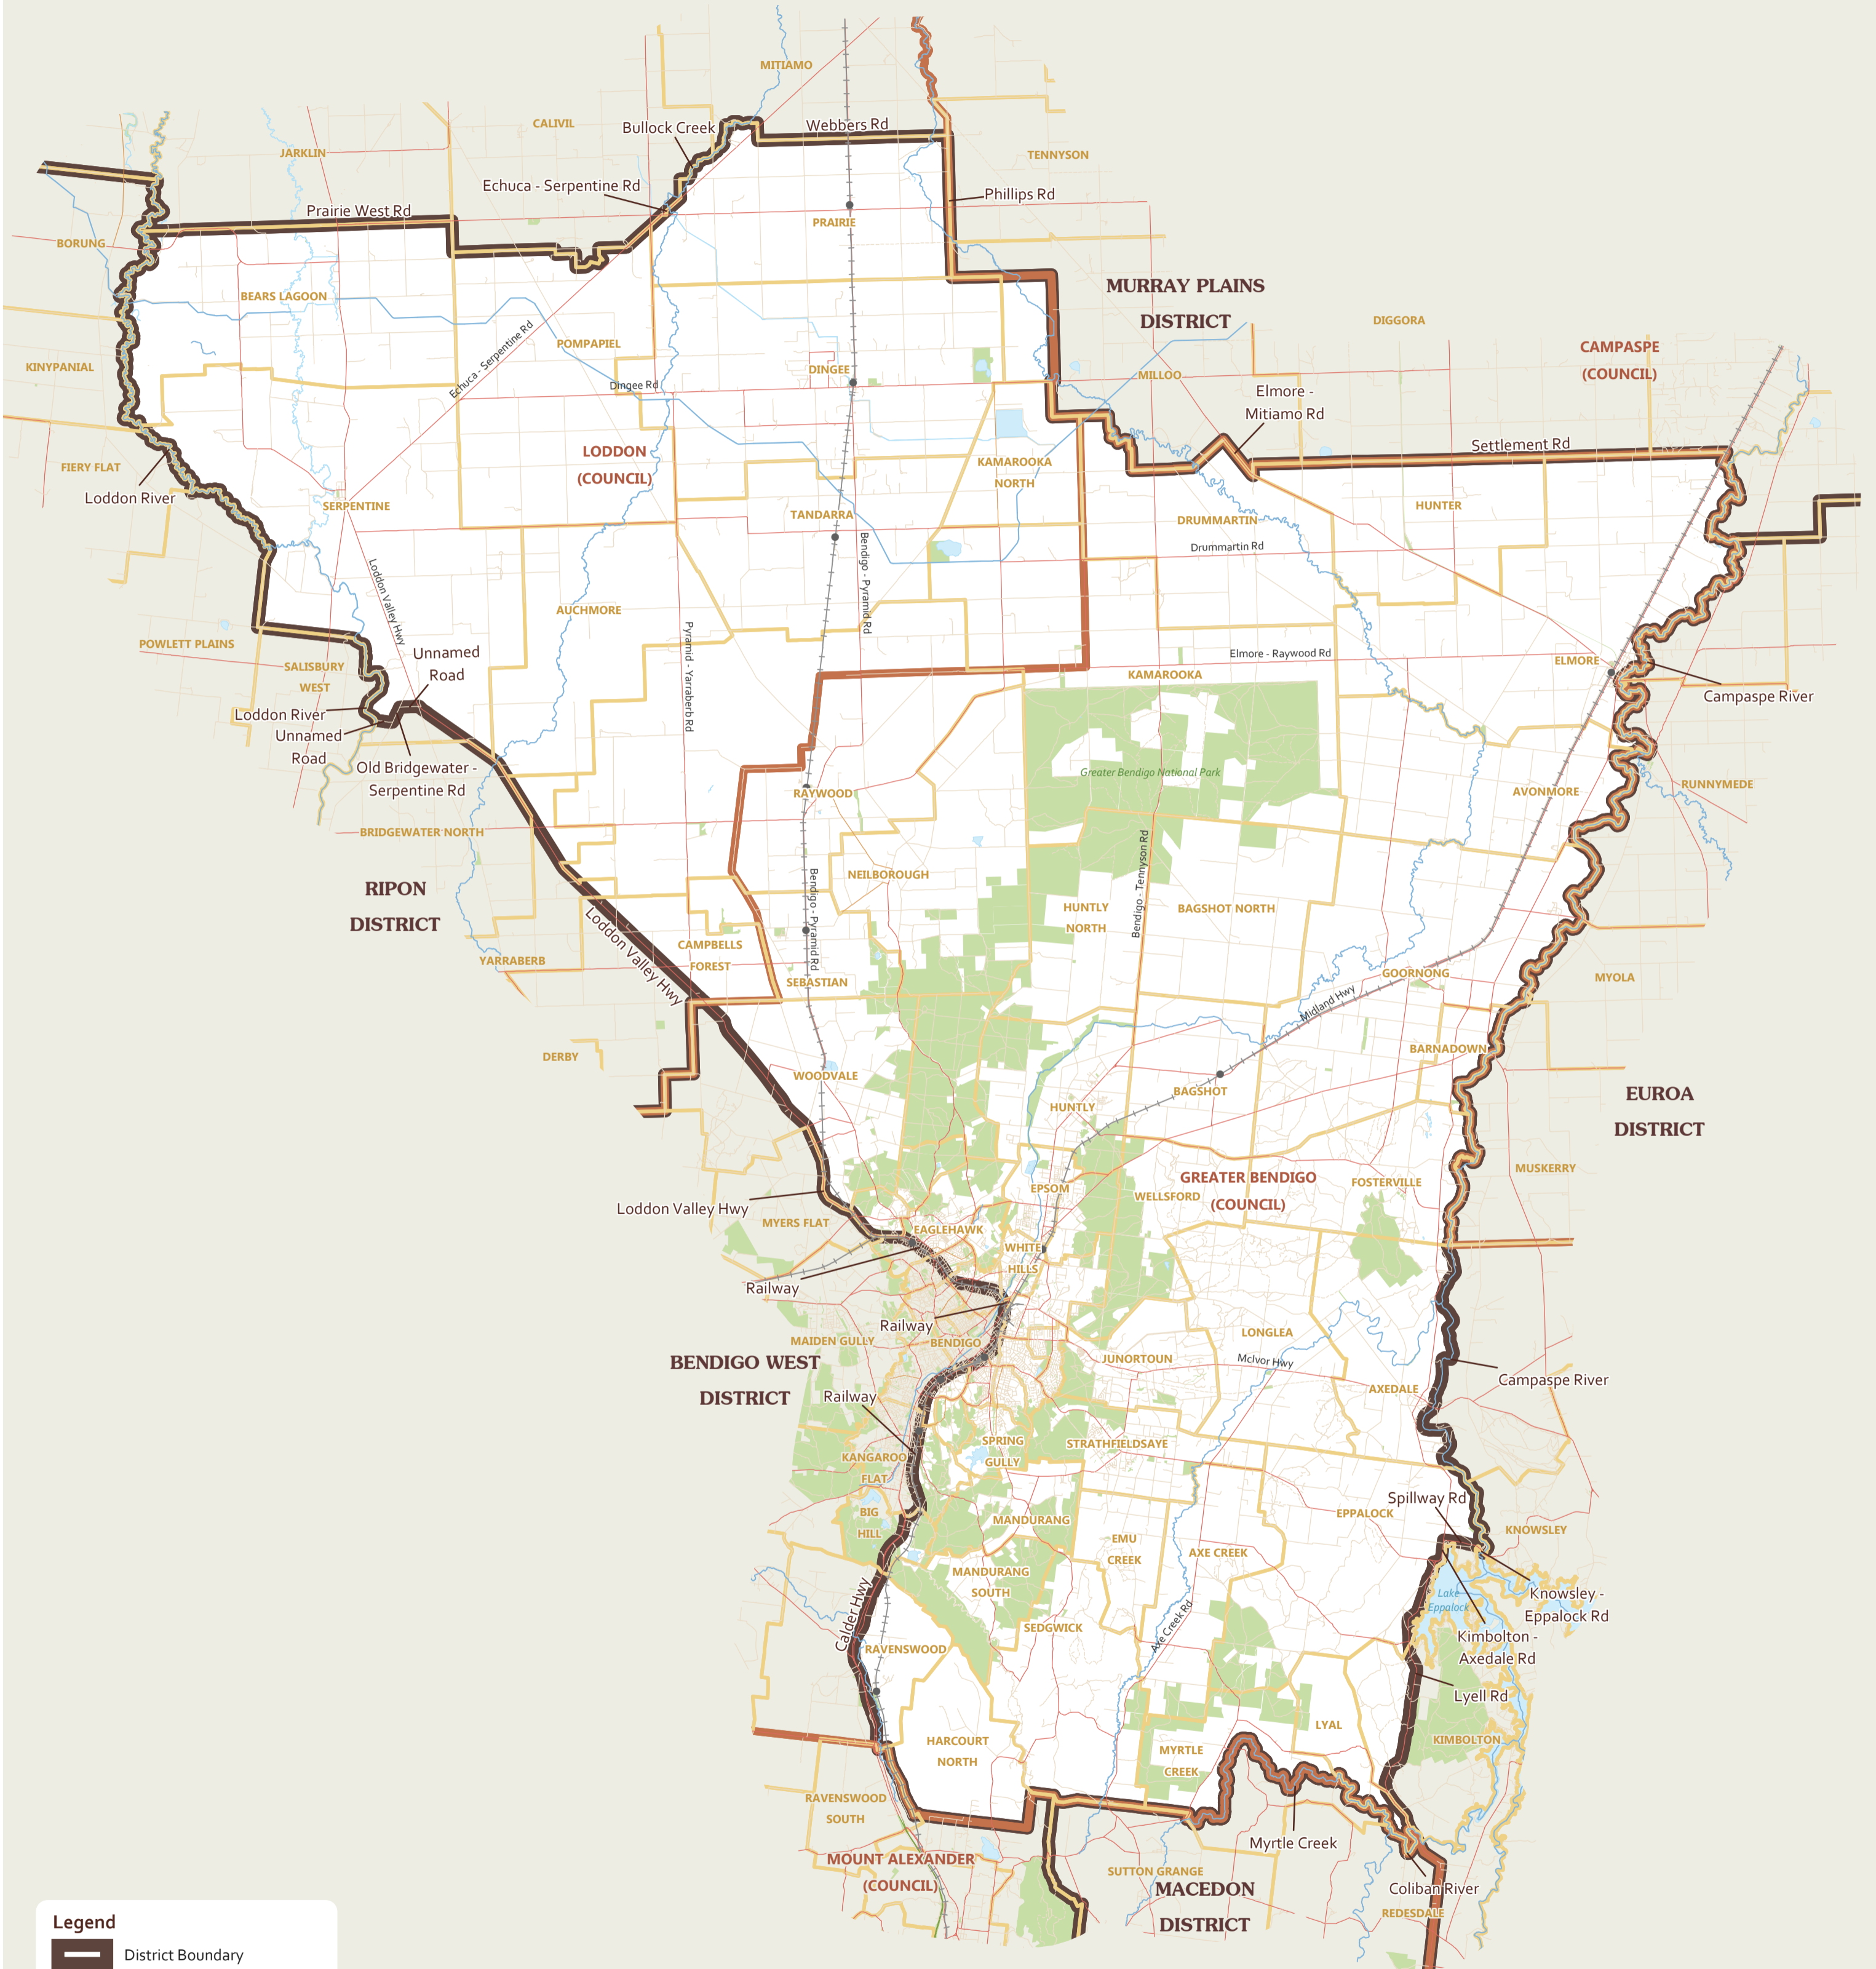

# BENDIGO EAST

Area: 2,710.81 sq km

**Legend**

- District Boundary
- Municipality Boundary
- Locality Boundary

**Map Symbols**

- Freeway
- Main Road
- Collector Road
- Road
- Railway
- River/Creek
- Lake
- Park & Reserve

Data sets for alignment  
Locality as of March, 2013  
Property grid as of April, 2013